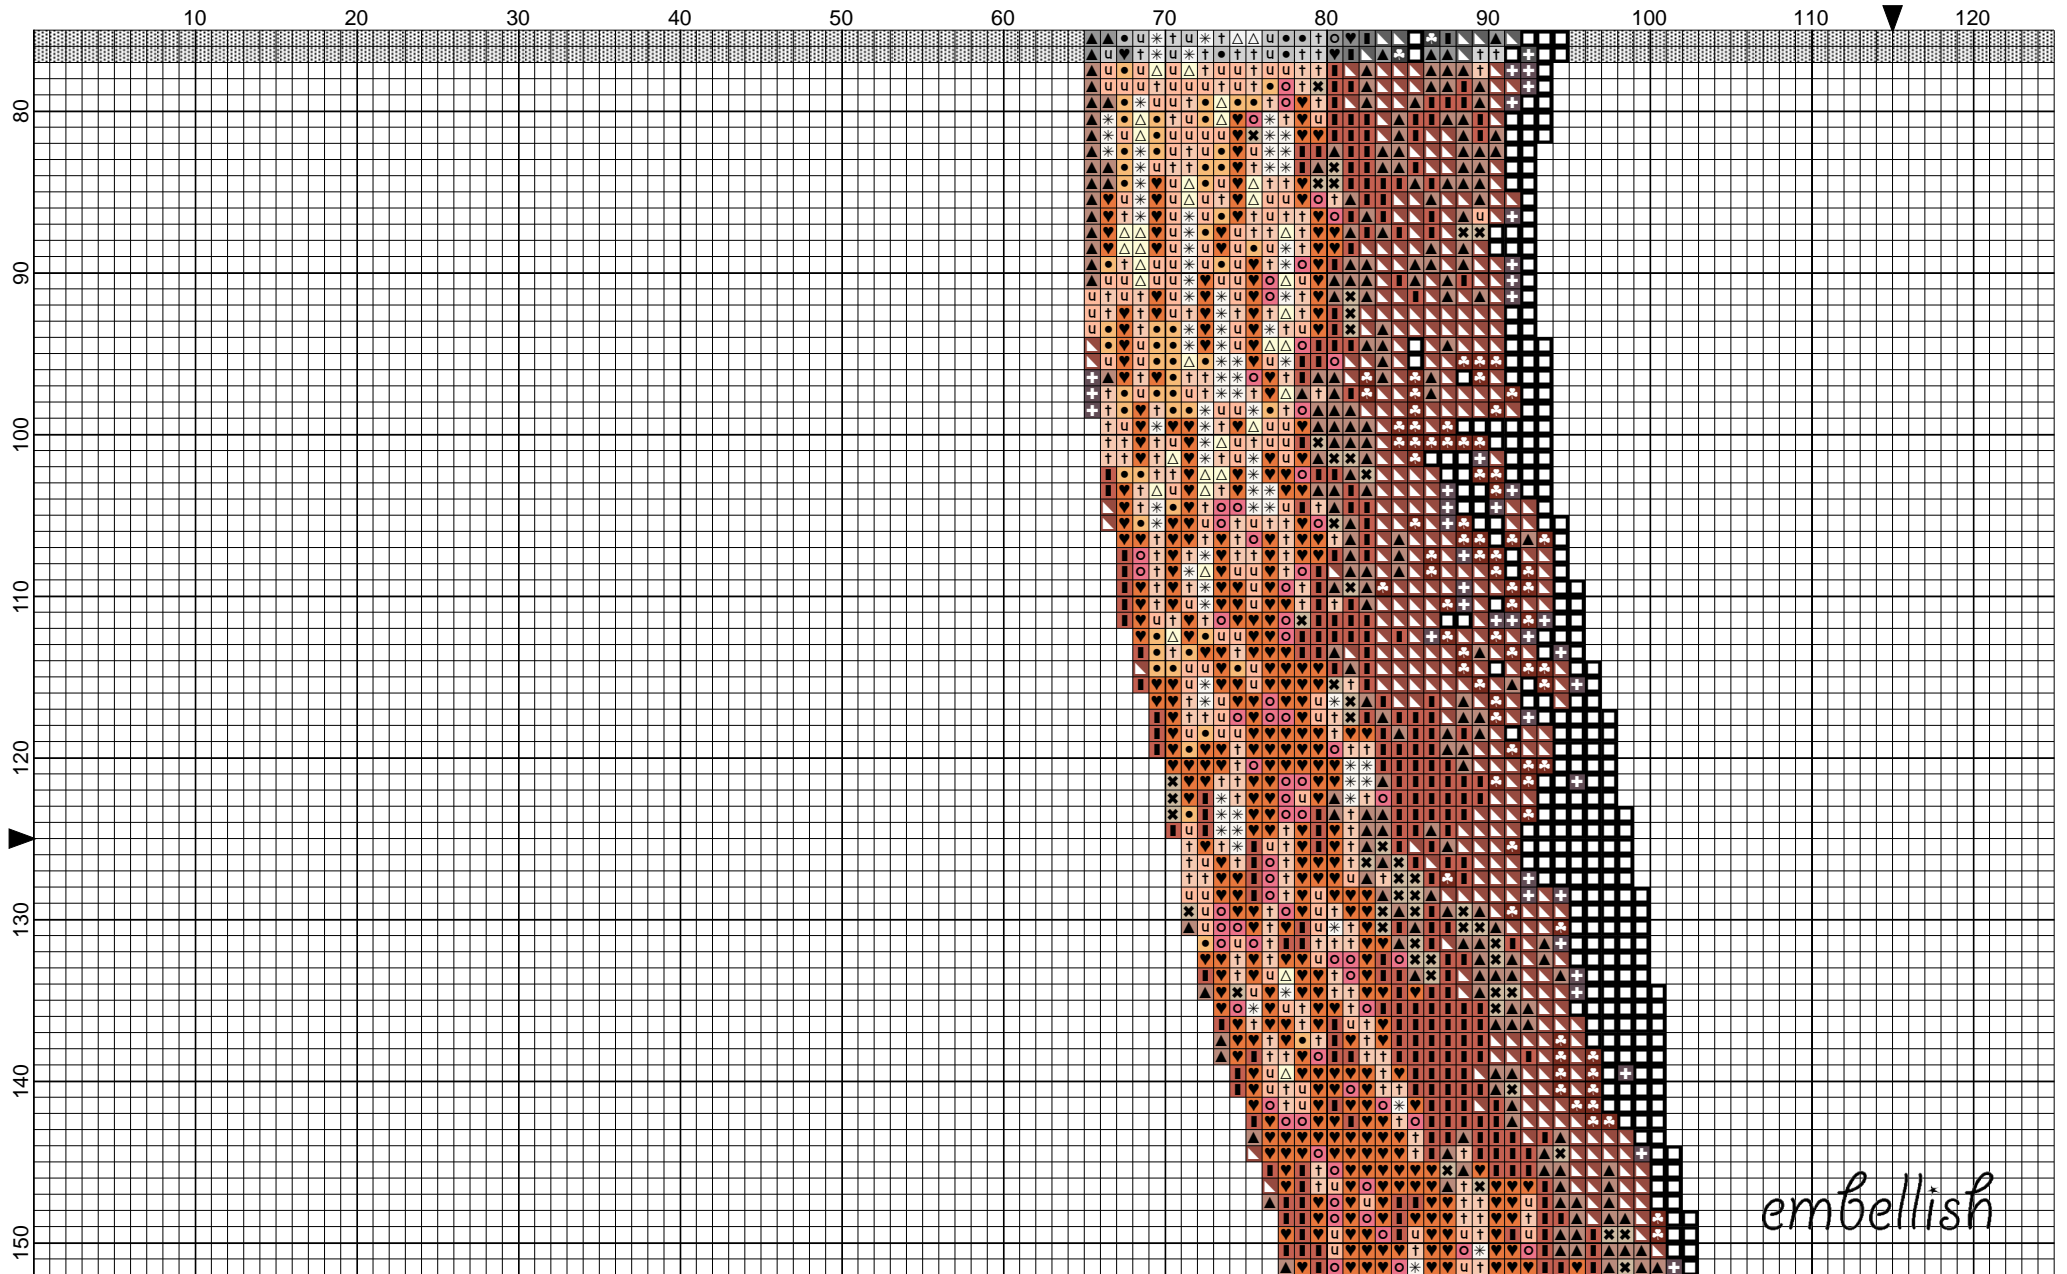

Galapagos Flamingo by Lynda Worthington