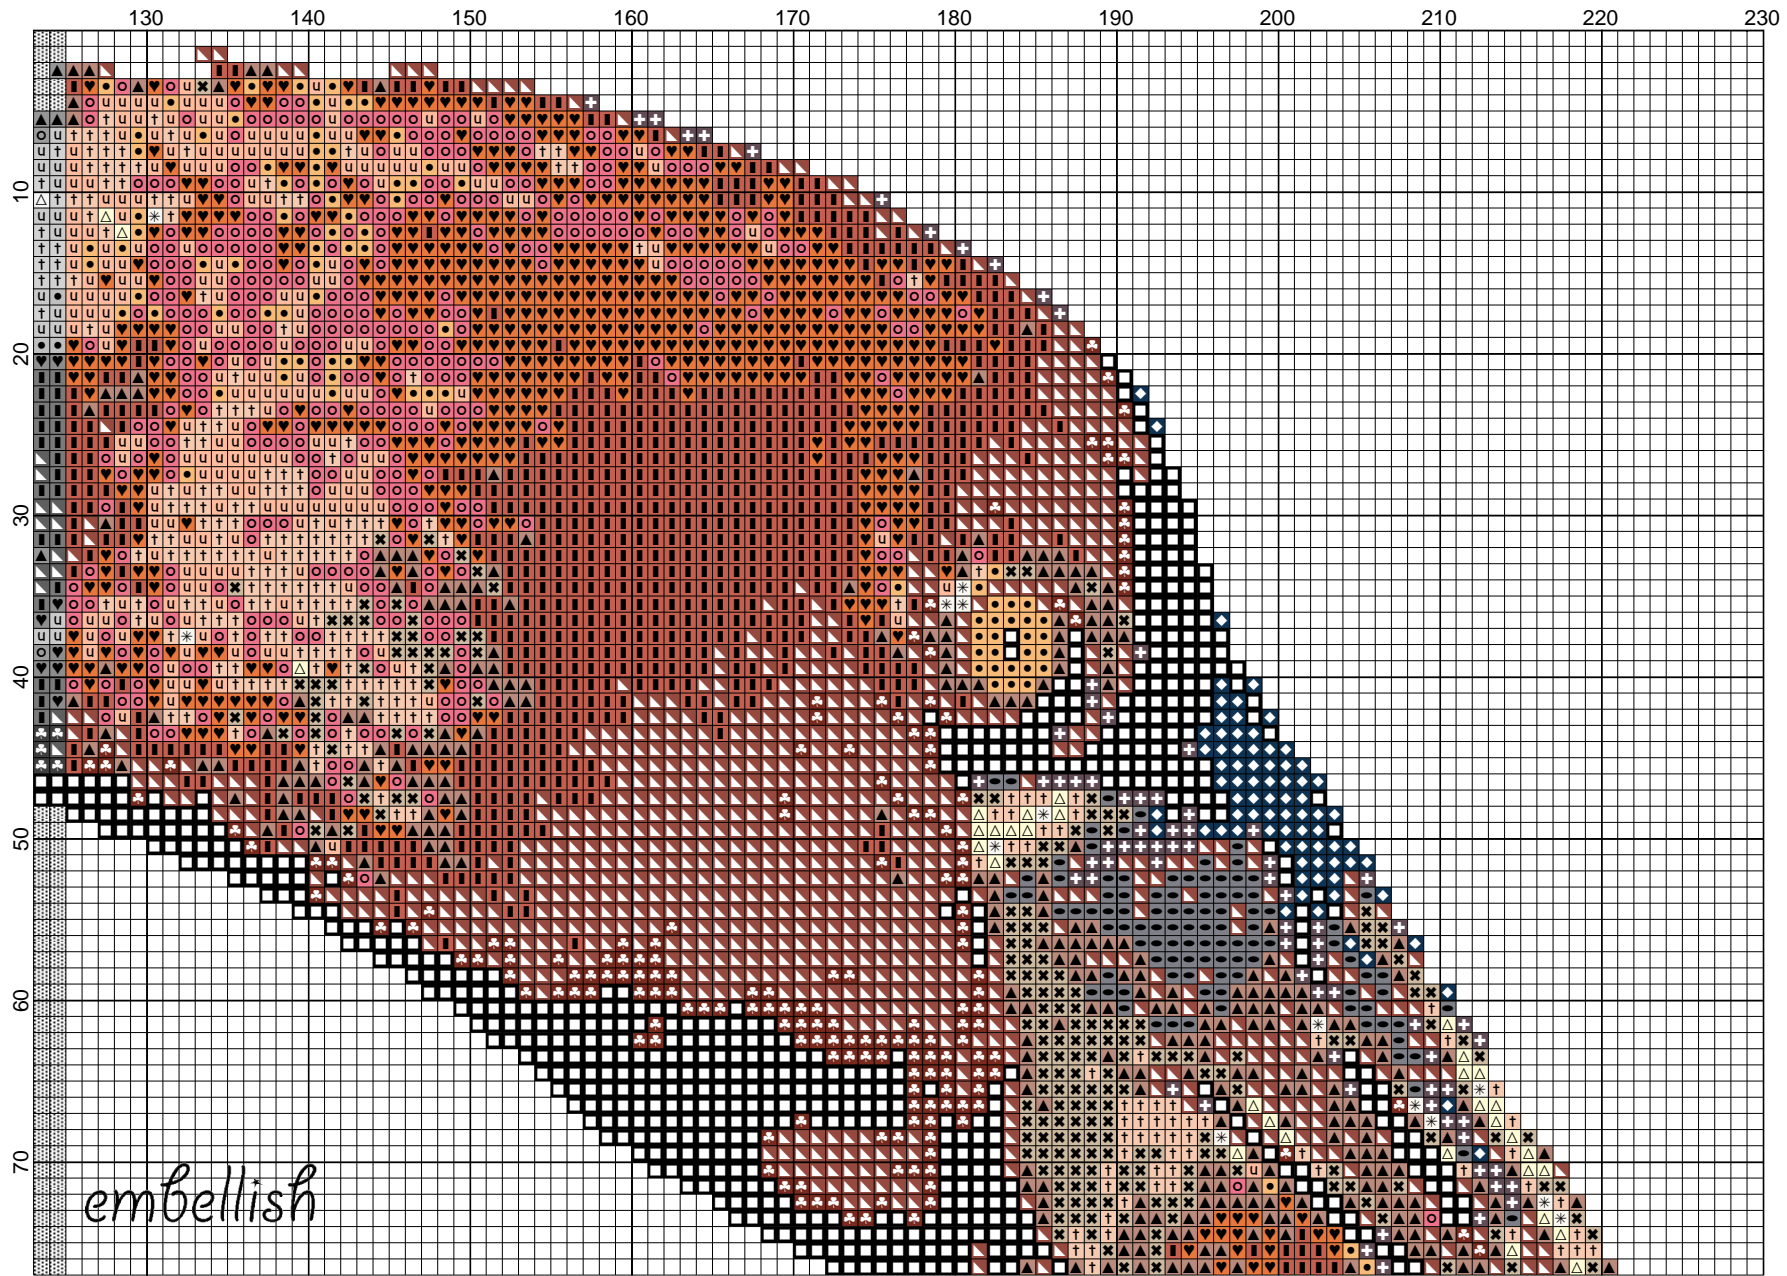

Galapagos Flamingo by Lynda Worthington

1. Legend:
2. DMC-310
   - DMC-3823
   - DMC-3824
   - DMC-3827
   - DMC-3830
   - DMC-3833
   - DMC-336
   - DMC-3856
   - DMC-3857
   - DMC-3858
   - DMC-3859
   - DMC-3864
   - DMC-3866
   - DMC-414
   - DMC-3883
   - DMC-3888