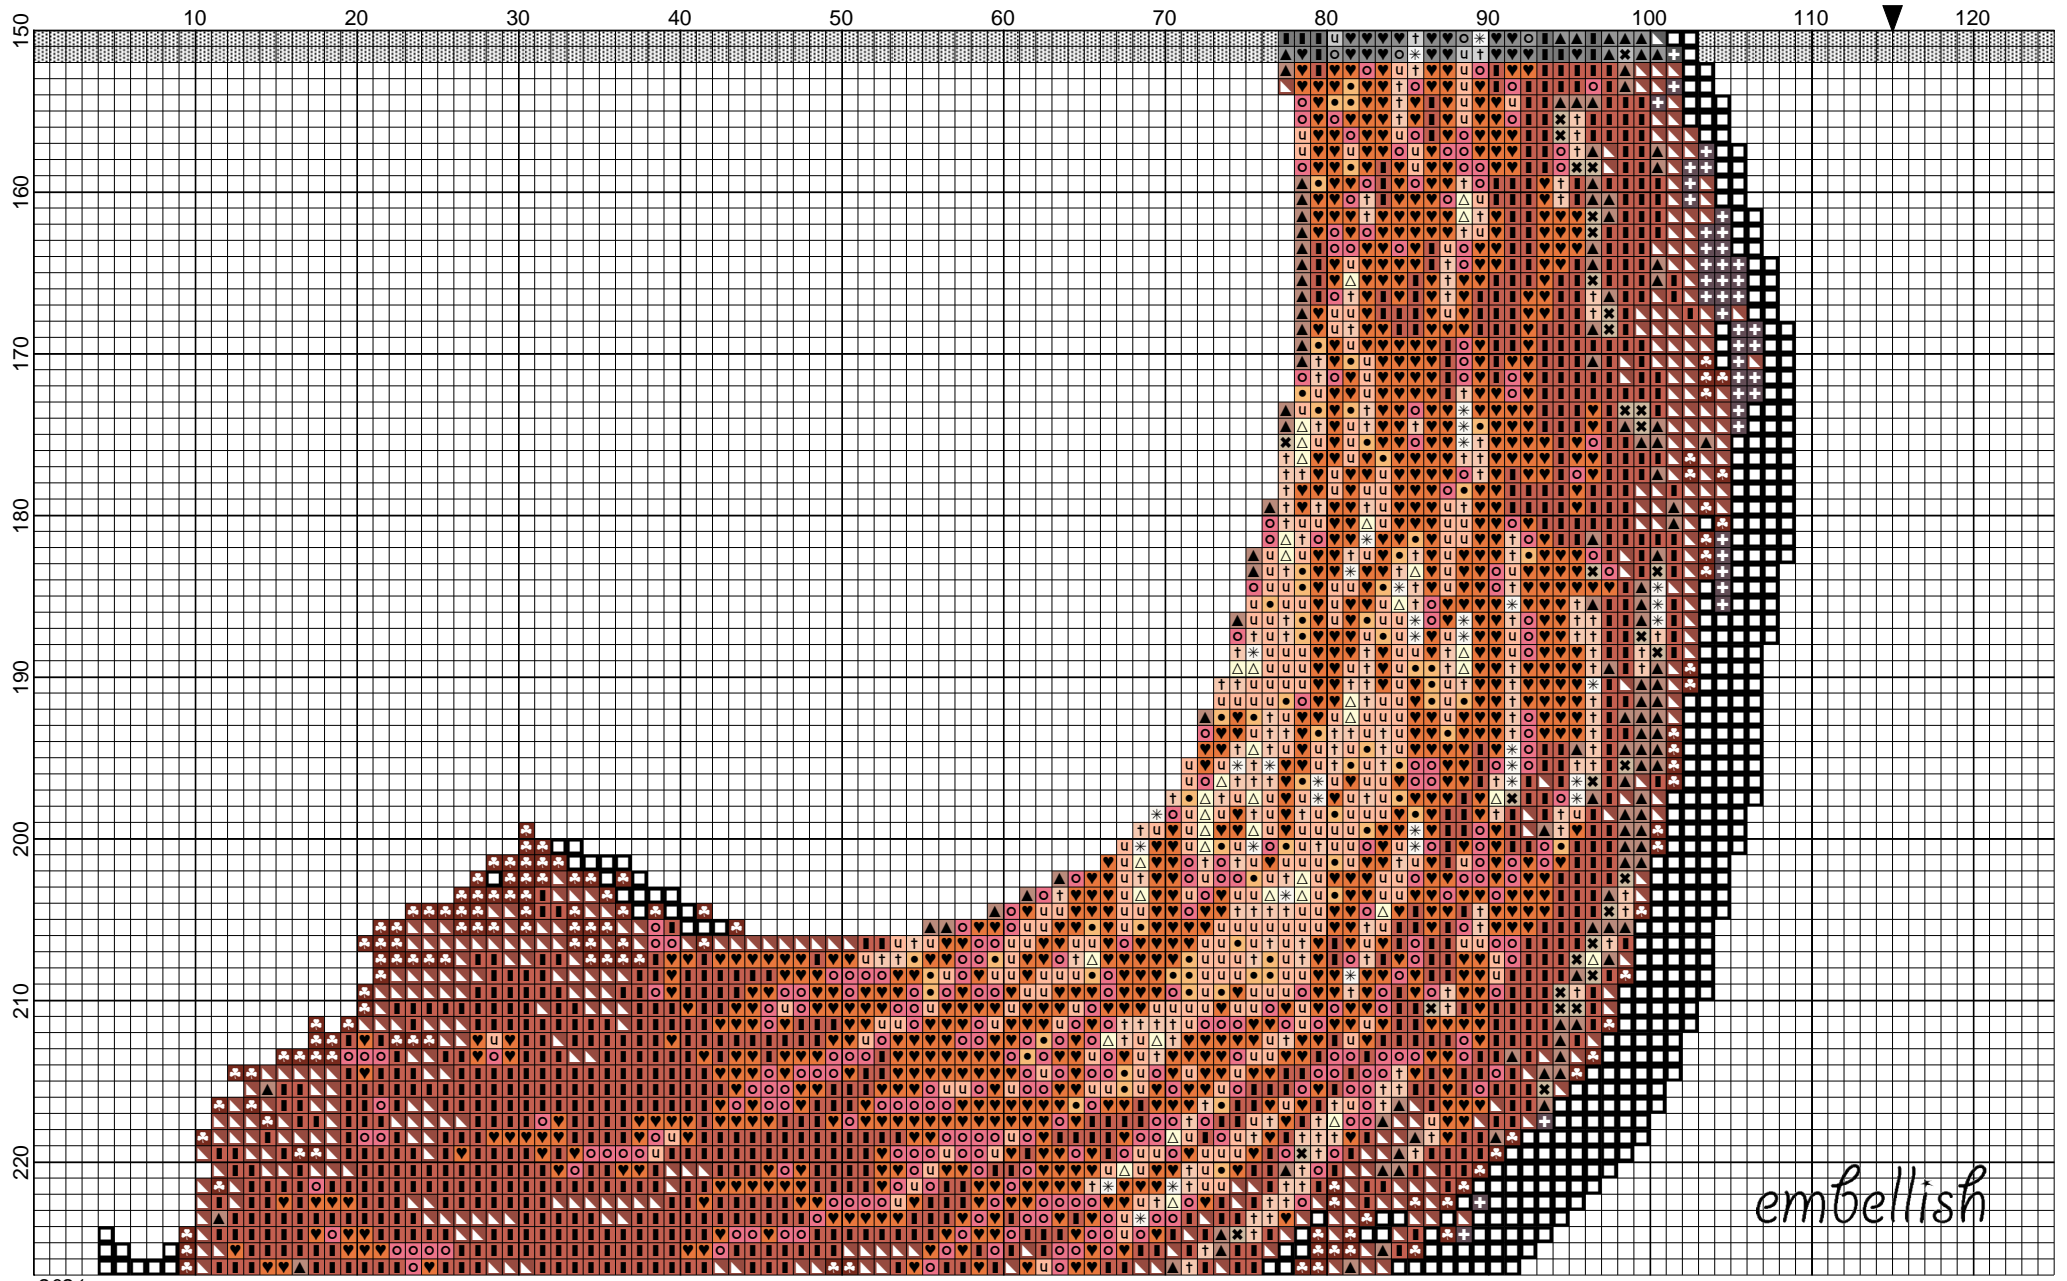

Galapagos Flamingo by Lynda Worthington

2021