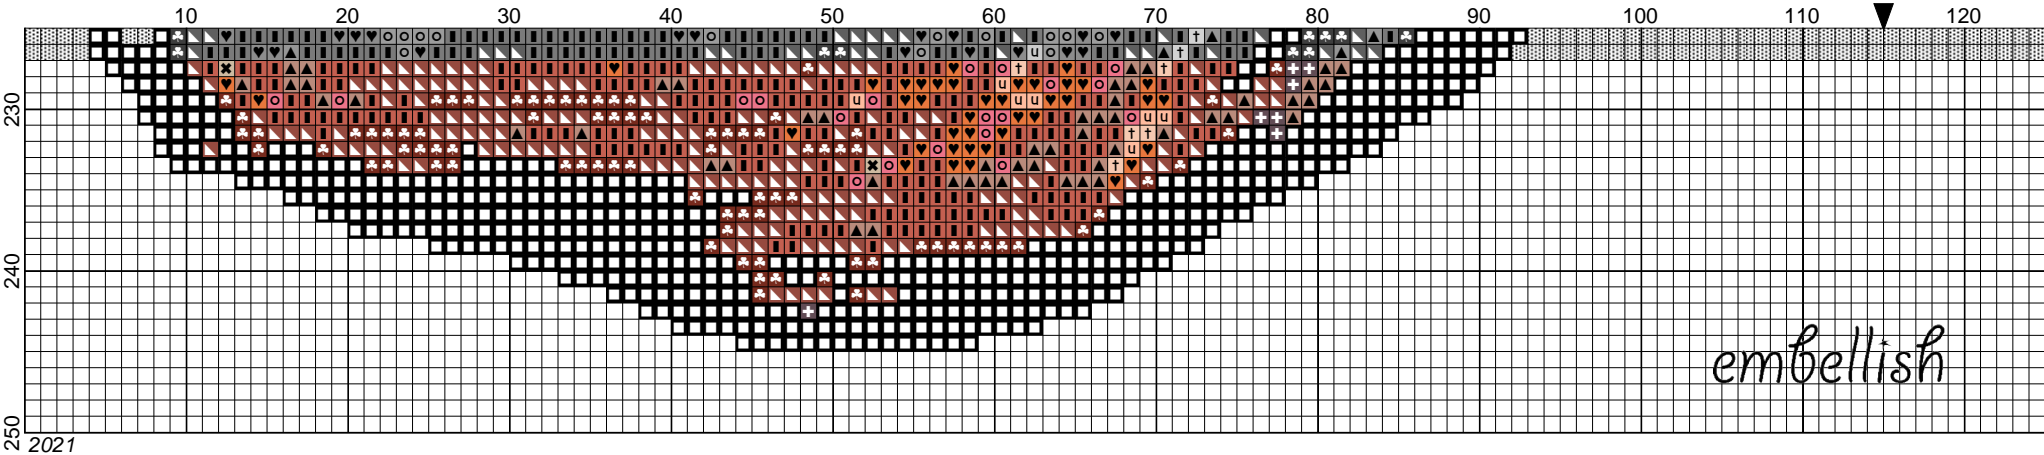

Galapagos Flamingo by Lynda Worthington